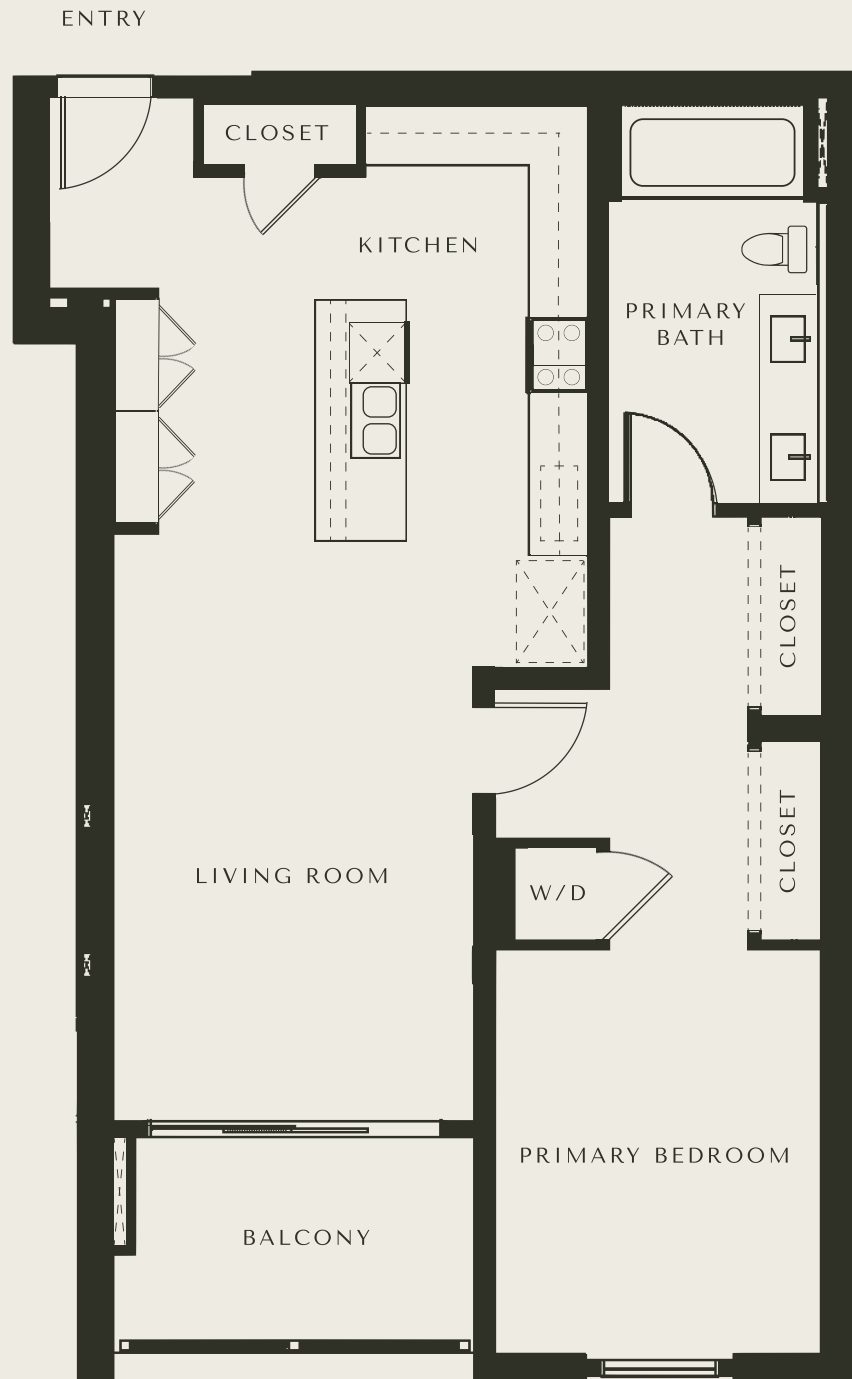

H HIROHOUSE

little tokyo

RESIDENCES 201, 301,
401, 501, 601, 701, 801

1 BEDROOM

1 BATHROOM

~ 1,007 SQ FT

~ 86 SQ FT BALCONY

118 Astronaut Ellison S Onizuka St
Los Angeles, CA 90012

hirohouseliving.com

info@hirohouseliving.com

(213) 221-6300

© 2024 CRECFIV ATO DTLA, LLC. Prices and terms subject to change. Square footages are approximate. Builder has the right to change square footage, plans, and pricing without notice. All illustrations are artist's conceptions, are not to scale and are subject to change in actual production.

CA DRE#02040897

2nd Avenue
SALES & MARKETING

← N ASTRONAUT ELLISON S ONIZUKA ST