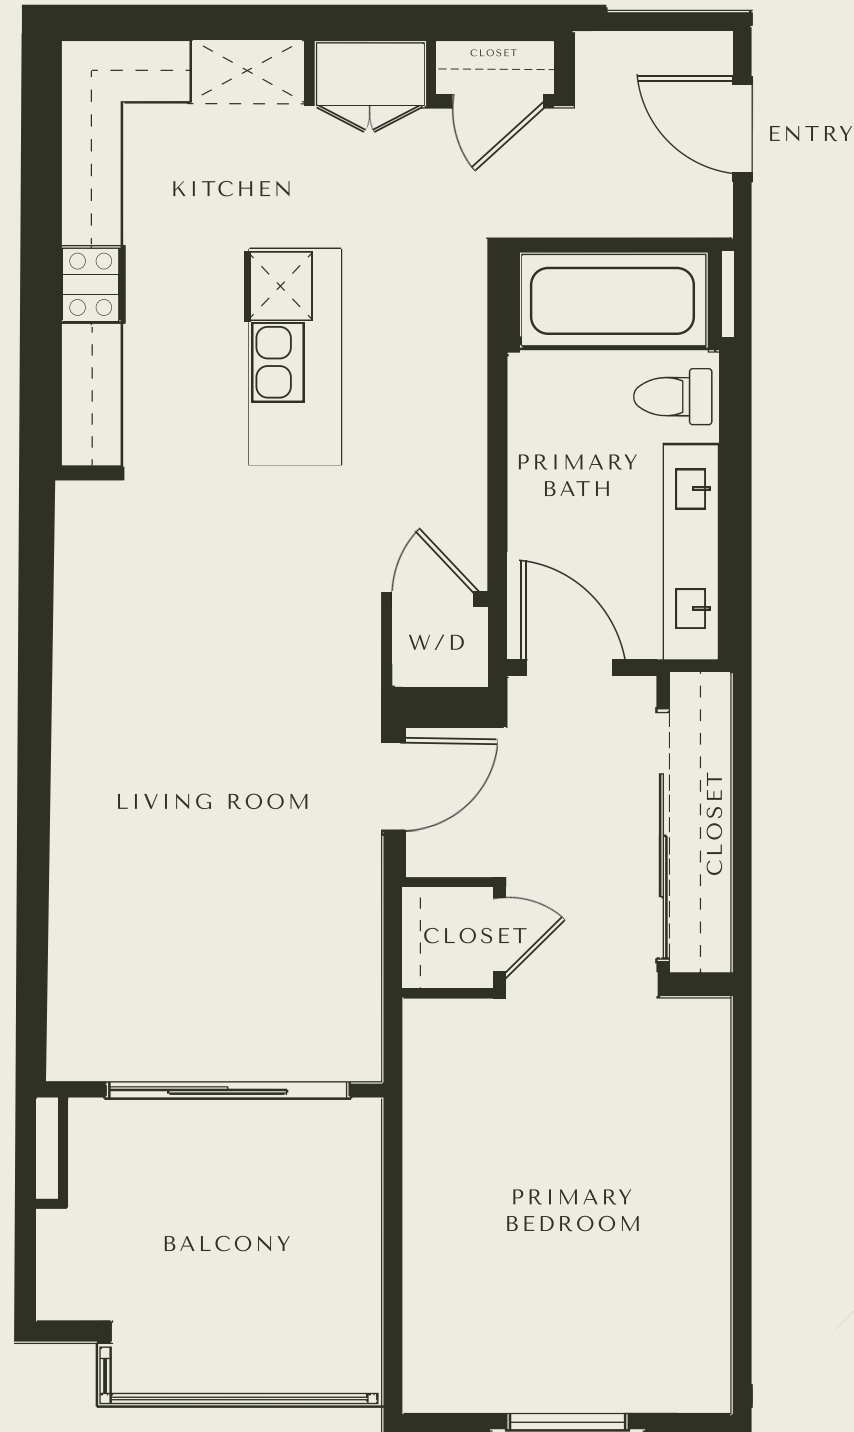

H HIROHOUSE

little tokyo

RESIDENCES 203, 303, 403,
503, 603, 703, 803

- 1 BEDROOM
- 1 BATHROOM
- ~ 925 SQ FT
- ~ 103 SQ FT BALCONY

118 Astronaut Ellison S Onizuka St
Los Angeles, CA 90012

hirohouseliving.com

info@hirohouseliving.com

(213) 221-6300

© 2024 CRECFIV ATO DTLA, LLC. Prices and terms subject to change. Square footages are approximate. Builder has the right to change square footage, plans, and pricing without notice. All illustrations are artist's conceptions, are not to scale and are subject to change in actual production.

CA DRE#02040897

2nd Avenue
SALES & MARKETING

← N ASTRONAUT ELLISON S ONIZUKA ST