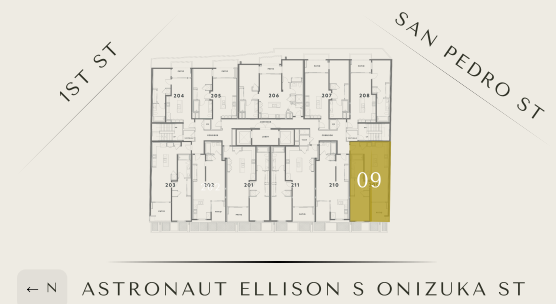

H HIROHOUSE

little tokyo

RESIDENCES 209, 309, 409,
509, 609, 709, 809

1 BEDROOM

1 BATHROOM

~ 899 SQ FT

~ 90 SQ FT BALCONY

118 Astronaut Ellison S Onizuka St
Los Angeles, CA 90012

hirohouseliving.com

info@hirohouseliving.com

(213) 221-6300

© 2024 CRECFIV ATO DTLA, LLC. Prices and terms subject to change. Square footages are approximate. Builder has the right to change square footage, plans, and pricing without notice. All illustrations are artist's conceptions, are not to scale and are subject to change in actual production.

CA DRE#02040897

2nd Avenue
SALES & MARKETING

← N ASTRONAUT ELLISON S ONIZUKA ST